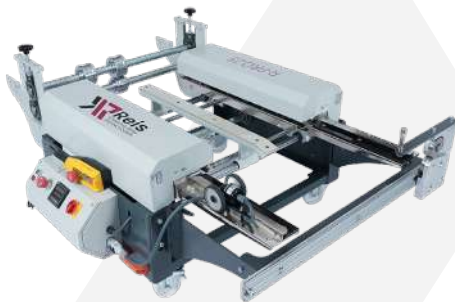

PRODUCTS

**STANDING SEAM
PROFILING MACHINES**

MODEL

R-PRO 25

MODEL

R-PRO PLUS

MODEL

R-PRO DUO

MODEL

R-PRO MAX

PRODUCTS

R1500 - DECOILER

**SS - SINGLE HAND
LOCK SEAMER 90°**

**DS - DOUBLE HAND
LOCK SEAMER 180°**

**EC - EAVES
CLOSING JAWS**